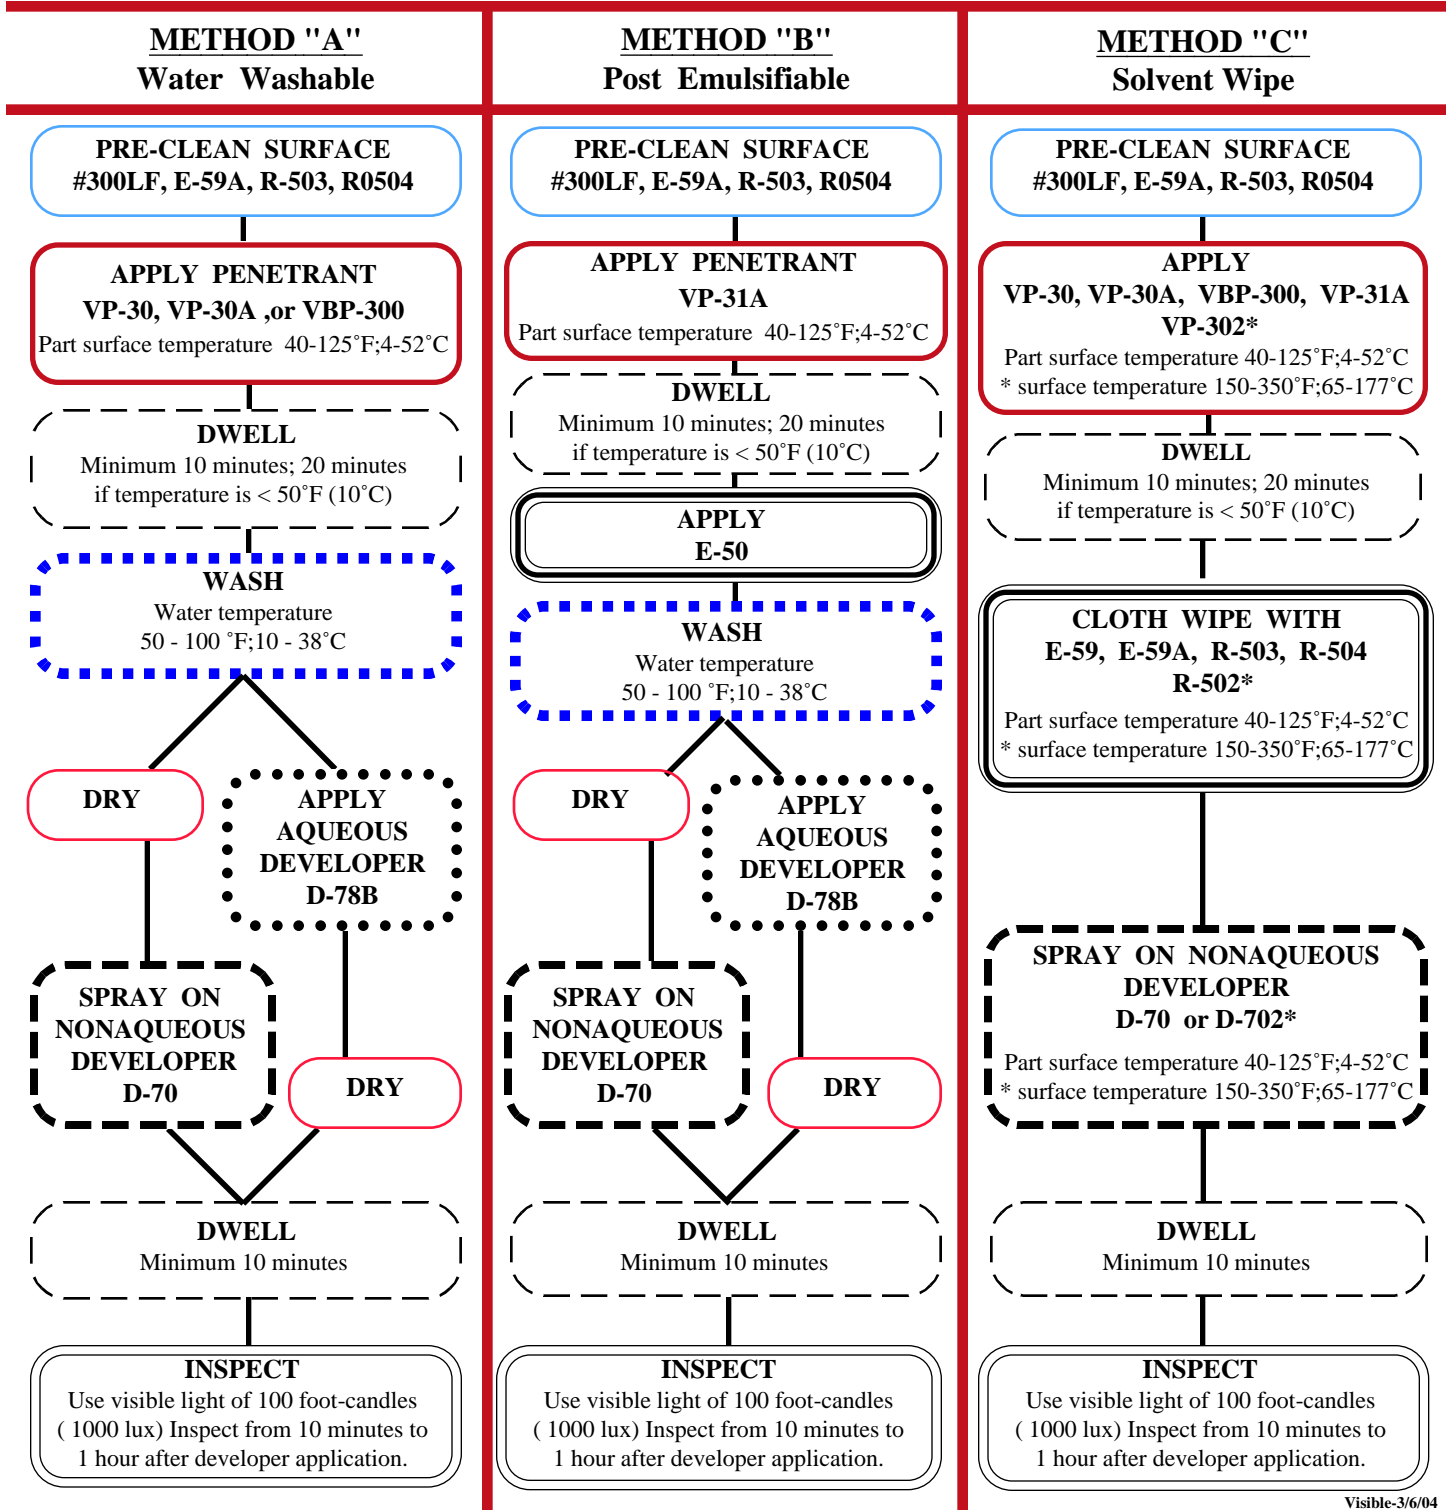

For Over 50 years; One History, One Mission, Maximum Value!

PENETRANT PROFESSOR APPROVED

ASTM E-1417, Type II, Methods A, B, & C Inspection Sequence

Visible-3/6/04